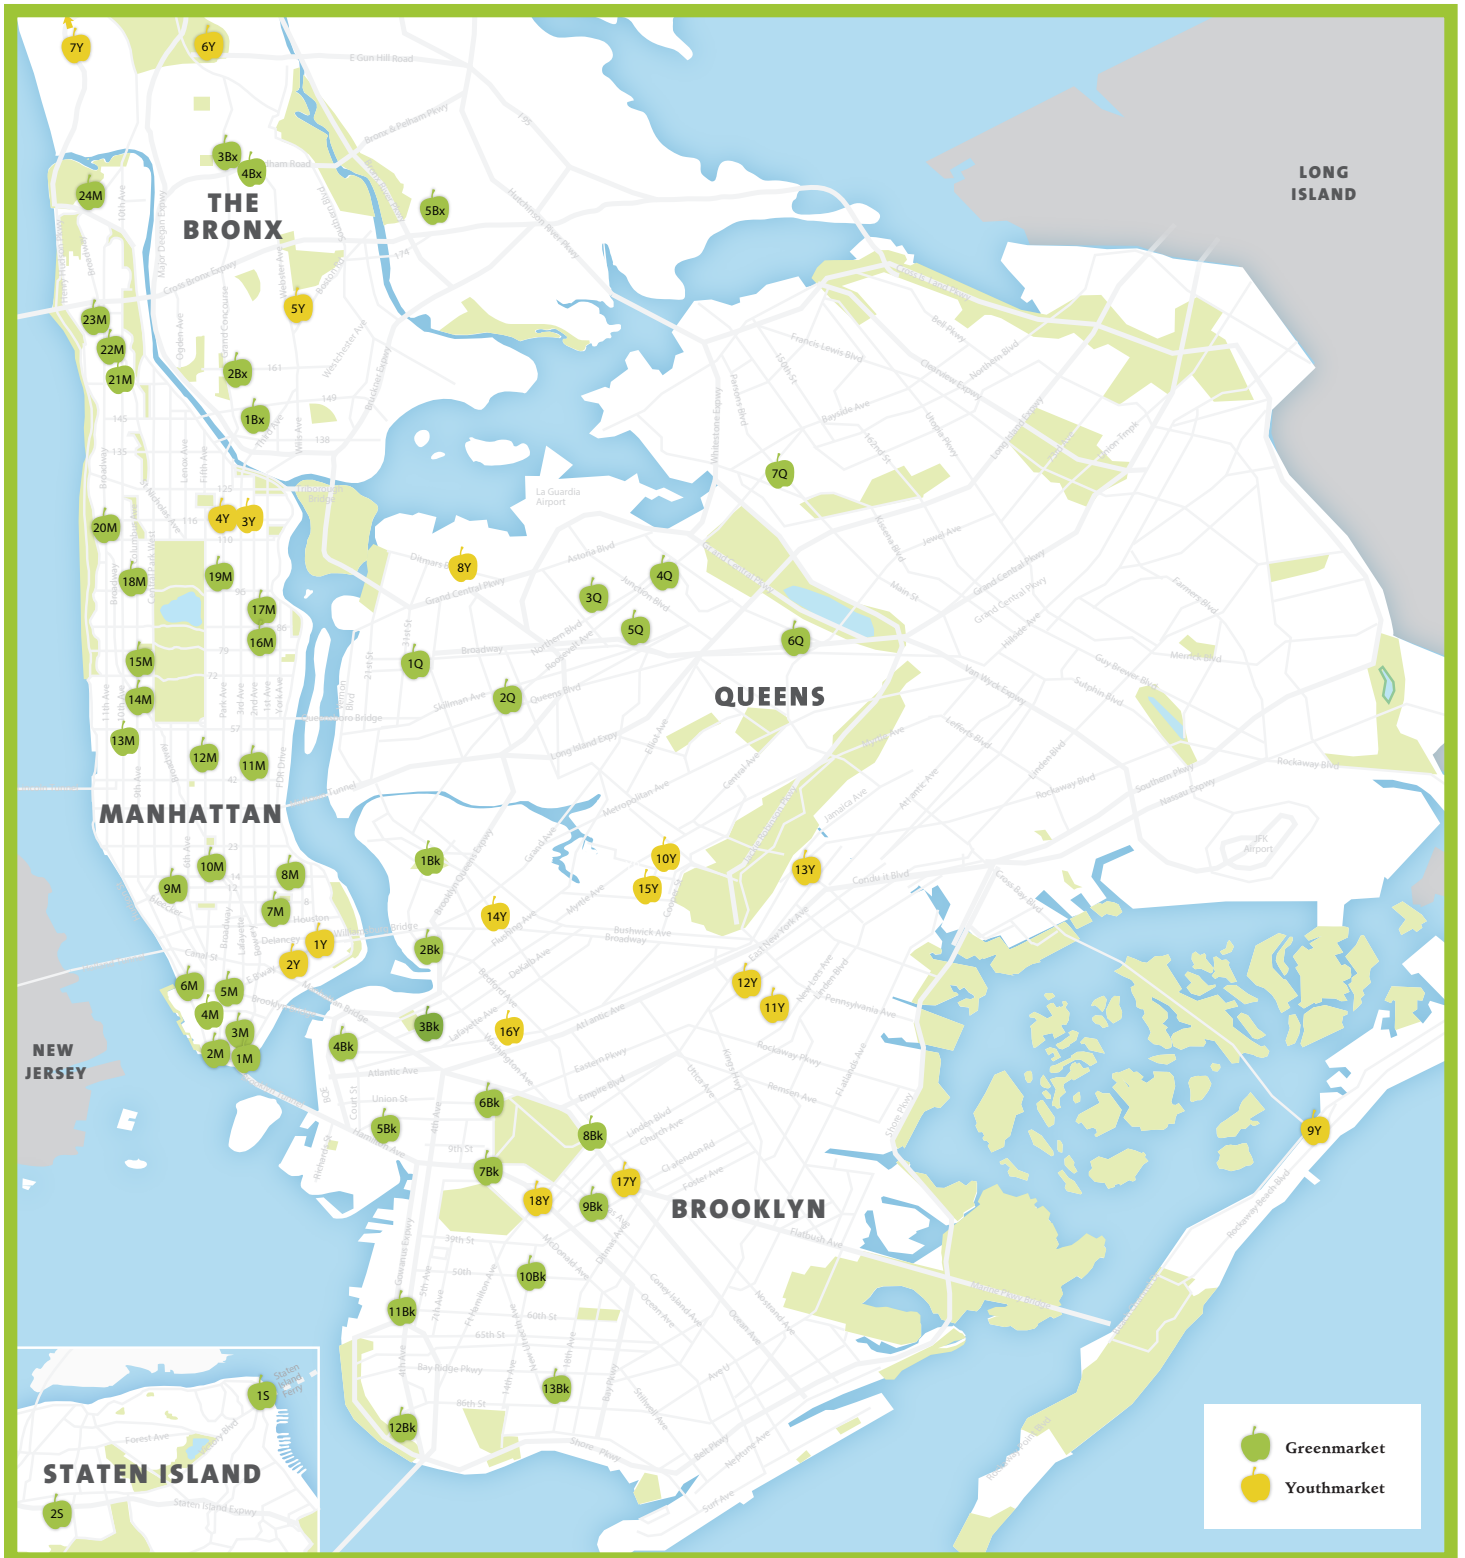

Greenmarket 2017

MANHATTAN		DAY/TIME	DAYS OPEN		SERVICES
1M	Staten Island Ferry/Whitehall 4 South Street (inside terminal)	Tues & Fri, 8-7 (Year Round)		T F	E
2M	Bowling Green Broadway & Battery Place	Tues & Thurs, 8-5 (Year Round) ☑ Tues 8-2		T T	E C
3M	Water Street Water St at Coenties Slip	Thurs, 8-6 (6/1-11/16)		T	E
4M	Greenmarket at Oculus Plaza Fulton & Church Sts	Tues, 7-7 (6/20-11/28)		T	E
5M	City Hall Park Broadway & Chambers	Tues & Fri, 8-4 (3/3-12/22)		T F	E
6M	Tribeca Greenwich & Chambers	Weds (4/5-12/20) & Sat, 8-3 ☑ 8-1 ☑ 8-1		W S	E C T
7M	Tompkins Square E 7 St & Ave A	Sun, 9-6, (Year Round) ☑ 8-1 ☑ 8-4	S		E C T
8M	Stuyvesant Town 14 St Loop & Ave A (in the Oval)	Sun, 9:30-4 (5/21-11/19)	S		E
9M	Abingdon Square W 12 St & Hudson St	Sat, 8-2 (Year Round) ☑ 8-1 ☑ 8-1		S	E C T
10M	Union Square 17 St & Union Square West	M, W, F, Sa, 8-6 (Year Round) ☑ 8-5 ☑ Mon, Sat 8-4	M	W F S	E C T
11M	Dag Hammarskjöld Plaza E 47 St & 2 Ave	Weds, 8-4 (Year Round) ☑ 8-3 ☑ 8-3		W	E C T
12M	Rockefeller Center Rockefeller Plaza at 50 St	W, Th, F, 8-5 (7/26-9/1)		W T F	E
13M	57th Street W 57 St & 10 Ave	W, Sat, 8-5 (5/24-12/23) ☑ Sat 8-1 ☑ Sat 8-12:30		W S	E C T
14M	Tucker Square W 66 St & Broadway	Thurs & Sat, 8-5 (Year Round) ☑ Thurs 8-3:30, Sat 8-1		T S	E C
15M	79th Street Columbus Ave btw 77 & 81 Sts	Sun, 9-5 (Year Round) ☑ 9-1 ☑ 9-1	S		E C T
16M	82nd Street E 82 St btw 1 & York Aves	Sat, 9-2:30 (Year Round) ☑ 9-1 ☑ 9-2		S	E C T
17M	92nd Street E 92 St & 1 Ave	Sun, 9-4 (6/25-11/19) ☑ 9-1	S		E C
18M	97th Street W 97 St btw Columbus & Amsterdam	Fri, 8-2 (Year Round) ☑ 8-2 ☑ 8-2		F	E C T
19M	Mount Sinai Hospital E 99 St & Madison Ave	Weds, 8-5 (6/14-11/22) ☑ 8-2 ☑ 8-2		W	E C T
20M	Columbia University W 114 St & Broadway	Thurs & Sun, 8-5 (Year Round) ☑ Th 8-3, Su 8-1 ☑ Th 8-3, Su 8-3	S	T	E C T
21M	Sugar Hill W 155 St & St. Nicholas Ave	Sat, 8-3 (6/24-11/18)		S	E
22M	Ft Washington W 168 St & Ft Washington	Tues, 8-4 (6/6-11/21) ☑ 8-3 ☑ 8-3		T	E C T
23M	175th Street W 175 St btw Wadsworth & Broadway	Thurs, 8-5 (6/29-11/30) ☑ 8-2 ☑ 8-2		T	E C T
24M	Inwood Isham St btw Seaman & Cooper	Sat, 8-3 (Year Round) ☑ 8-12 ☑ 8-3		S	E C T